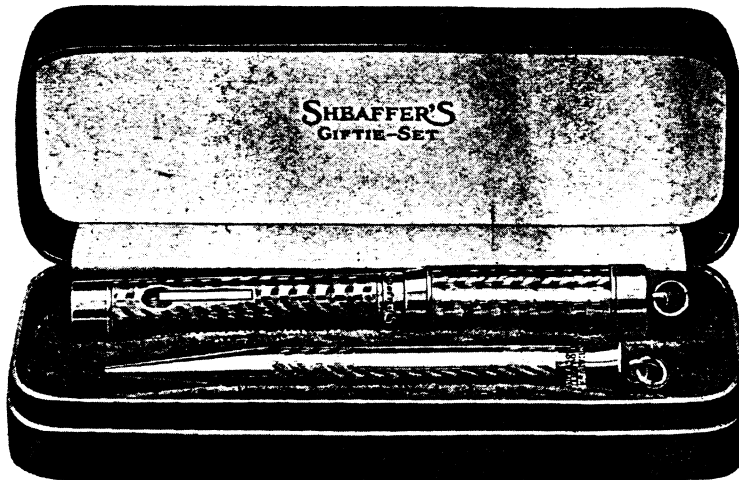

“Gifts That Last”

*Net—See Discount Sheet

Sheaffer's Giftie Sets

Regular length—pen five inches, pencil five inches

Set No.	Pcl. No.	Pcl. Price	Pen No.	Pen Price	Set Price
*B2	BH—Sterling	\$ 3.50	26HC—Sterling	\$ 7.50	\$ 9.50
*C2	CH—Yellow Gold Filled	4.00	36HC—Yellow Gold Filled	9.00	11.00
*G2	GH—Green Gold Filled	4.00	38HC—Green Gold Filled	9.50	11.50